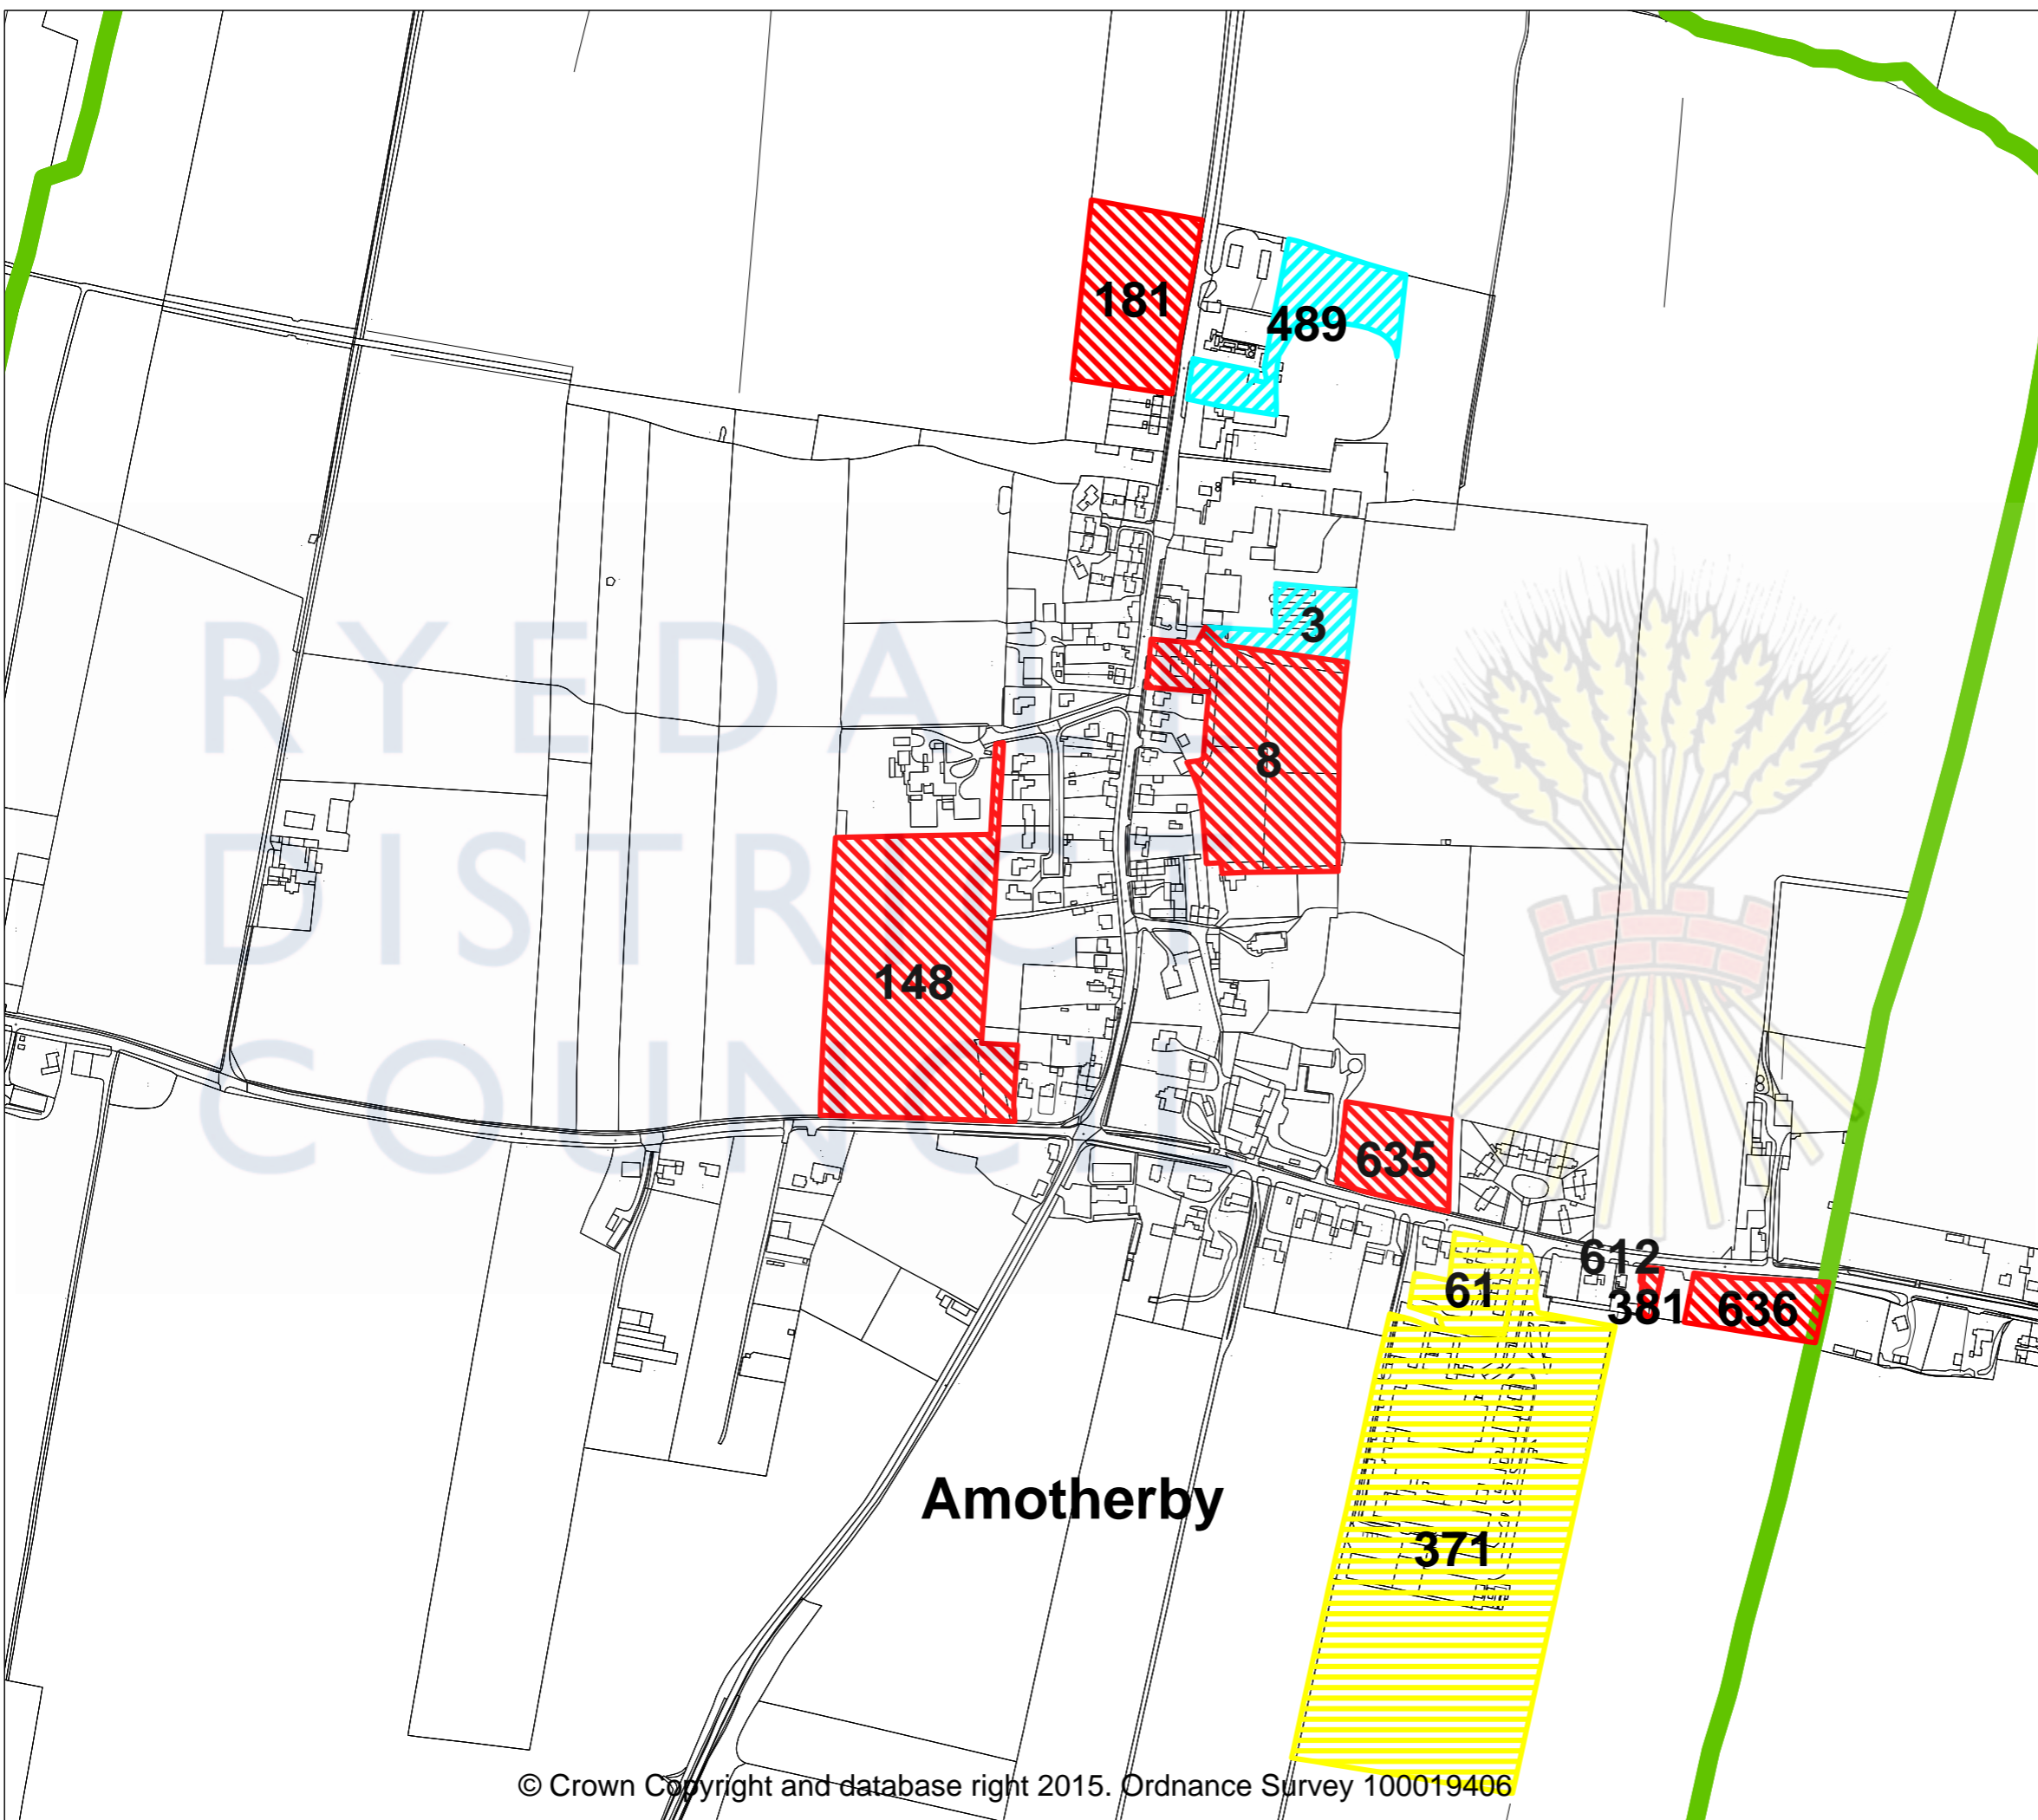

# Amotherby

## Legend

-  Residential
-  Employment
-  Mixed
-  Leisure / Tourism
-  Retail
-  Not Specified
-  National Park
-  Parish Boundary
-  District Boundary

1 : 5000 on A3  
March 2015